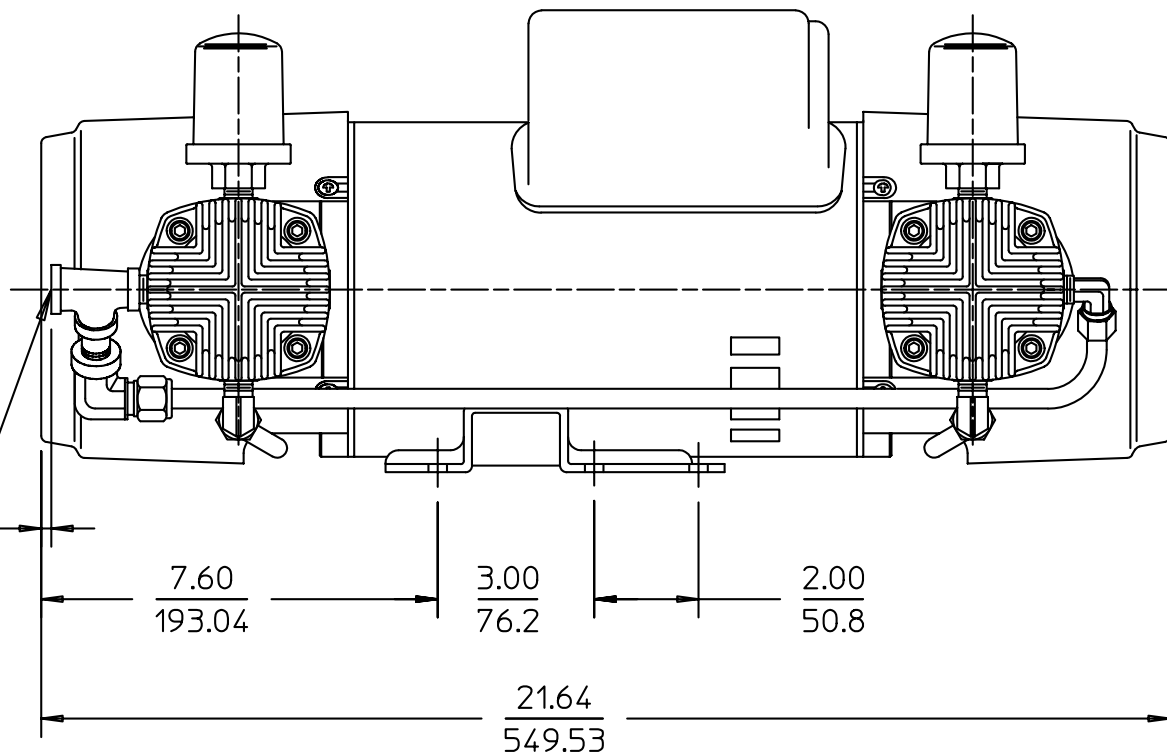

Enviro-Equipment Inc.
10120 Industrial Drive
Pineville NC 28134

Stock#: 301

Status: In stock, Needs testing

Dimensions: 24"x13"x9"

Weight: 70lbs

Description: Gast piston compressor

Compressor:

- MFG: GAST
- Model: 8HDM-10-M800X
- Serial: 1095
- Port Size: ¾"

Motor:

- MFG: GE Motors
- Model: 5KC49QG1328AT
- Serial: TKL280213
- SF: 1
- AMB: 40C
- HP: 2
- RPM: 1725
- Amps: 12.4
- Phase: 1
- HZ: 60
- INS CL: B

GAST MANUFACTURING, INC.
 A Unit of IDEX Corporation
 Post Office Box 97
 Benton Harbor, Michigan 49023
 Ph: 269/926-6171
 Fax: 269/925-8288

PART NUMBER:

RTD384

REV.

D

Product Specifications

Model Number	Motor	RPM		HP	kW	Net Wt.	
		60 cycle	50 cycle			lbs.	kg
8HDM-10-M850X	115/230-1 110/220-1	1725	1425	2	1,5	80.5	36,50

SOUND LEVEL 84 dB(A)
 NORMAL AMBIENT +5 degC - +40 degC
 RELATIVE HUMIDITY 20% - 80%
 ENVIRONMENT Clean Dust Free

PRODUCT PERFORMANCE

NOTES:

1. ALL DIMENSIONS ARE IN U.S. IMPERIAL (inches), METRIC (mm).
2. ALL DIMENSIONS ARE REFERENCE USE ONLY.
3. TECHNICAL DATA SUBJECT TO CHANGE WITHOUT NOTICE.