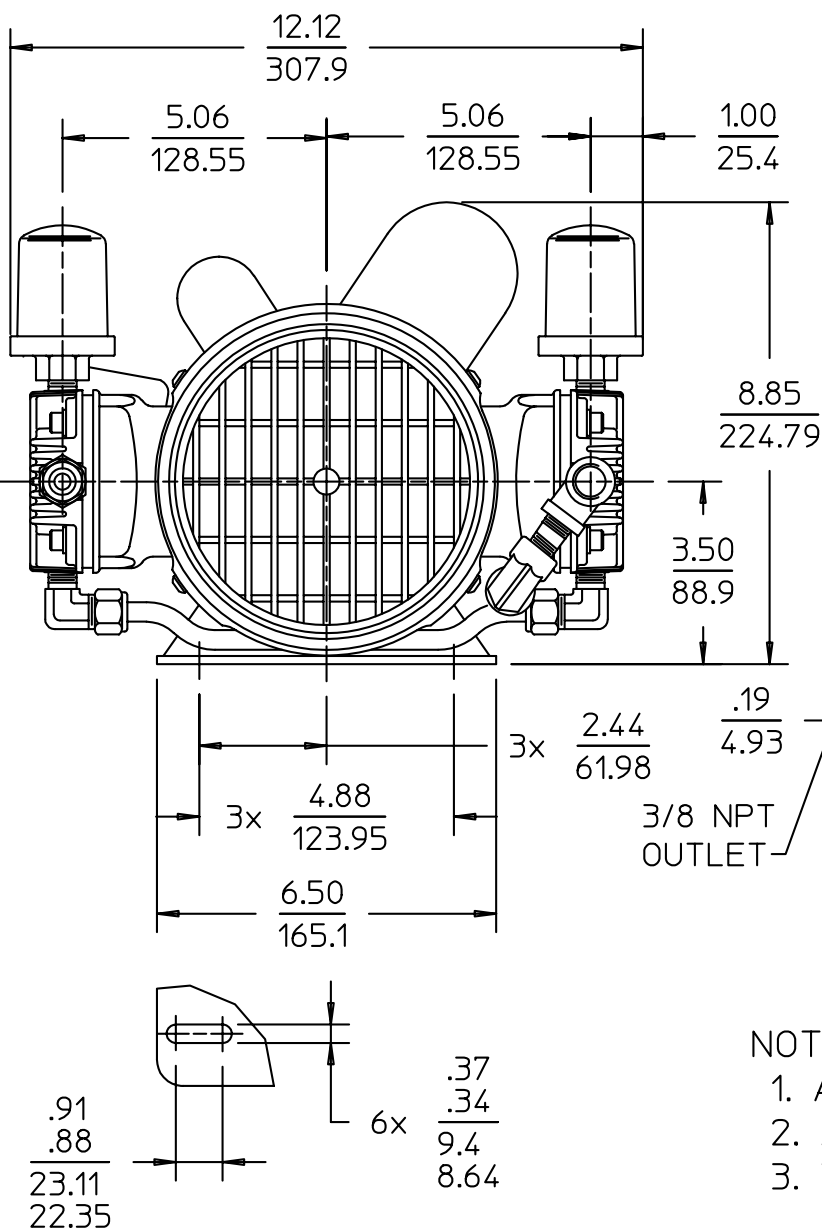

Enviro-Equipment Inc.
10120 Industrial Drive
Pineville NC 28134

Stock#: 301

Status: In stock, Needs testing

Dimensions: 24"x13"x9"

Weight: 70lbs

Description: Gast piston compressor

Compressor:

- MFG: GAST
- Model: 8HDM-10-M800X
- Serial: 1095
- Port Size: ¾"

Motor:

- MFG: GE Motors
- Model: 5KC49QG1328AT
- Serial: TKL280213
- SF: 1
- AMB: 40C
- HP: 2
- RPM: 1725
- Amps: 12.4
- Phase: 1
- HZ: 60
- INS CL: B

GAST MANUFACTURING, INC.
 A Unit of IDEX Corporation
 Post Office Box 97
 Benton Harbor, Michigan 49023
 Ph: 269/926-6171
 Fax: 269/925-8288

PART NUMBER:

RTD384

REV.

D

Product Specifications

Model Number	Motor	RPM		HP	kW	Net Wt.	
		60 cycle	50 cycle			lbs.	kg
8HDM-10-M850X	115/230-1 110/220-1	1725	1425	2	1,5	80.5	36,50

SOUND LEVEL 84 dB(A)
 NORMAL AMBIENT +5 degC - +40 degC
 RELATIVE HUMIDITY 20% - 80%
 ENVIRONMENT Clean Dust Free

PRODUCT PERFORMANCE

NOTES:

1. ALL DIMENSIONS ARE IN U.S. IMPERIAL (inches), METRIC (mm).
2. ALL DIMENSIONS ARE REFERENCE USE ONLY.
3. TECHNICAL DATA SUBJECT TO CHANGE WITHOUT NOTICE.