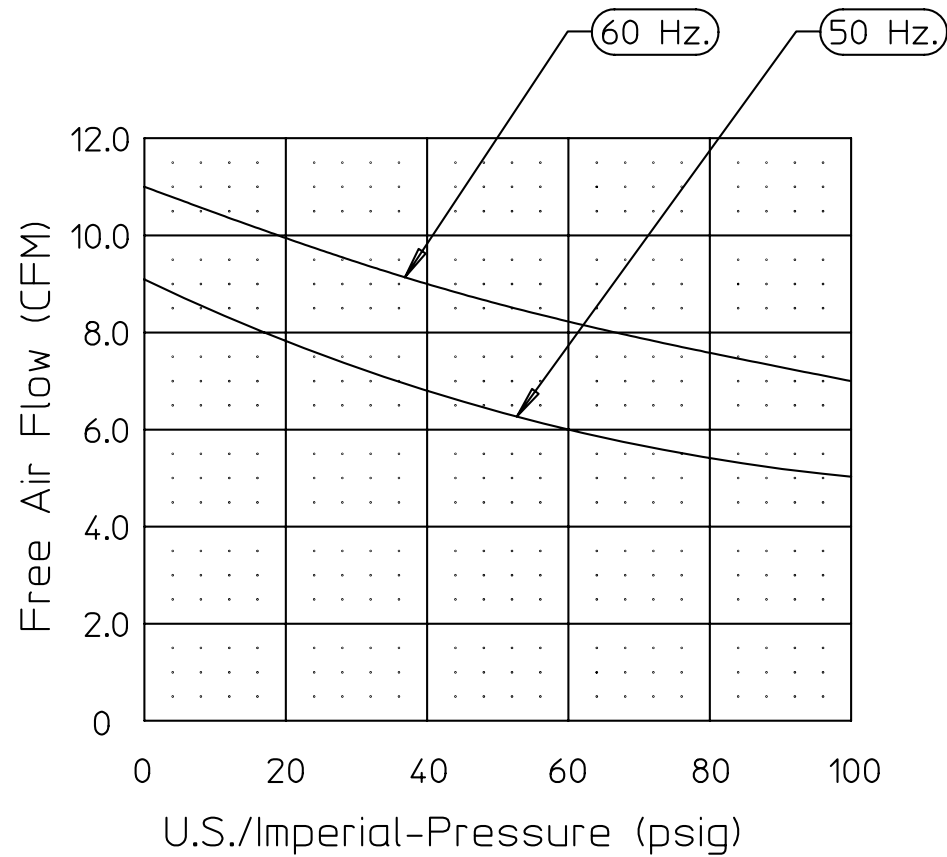

PART NUMBER:

RTD384

REV.

D

Product Specifications

Model Number	Motor	RPM		HP	kW	Net Wt.	
		60 cycle	50 cycle			lbs.	kg
8HDM-10-M850X	115/230-1 110/220-1	1725	1425	2	1,5	80.5	36,50

SOUND LEVEL 84 dB(A)
 NORMAL AMBIENT +5 degC - +40 degC
 RELATIVE HUMIDITY 20% - 80%
 ENVIRONMENT Clean Dust Free

PRODUCT PERFORMANCE

NOTES:

1. ALL DIMENSIONS ARE IN U.S. IMPERIAL (inches), METRIC (mm).
2. ALL DIMENSIONS ARE REFERENCE USE ONLY.
3. TECHNICAL DATA SUBJECT TO CHANGE WITHOUT NOTICE.