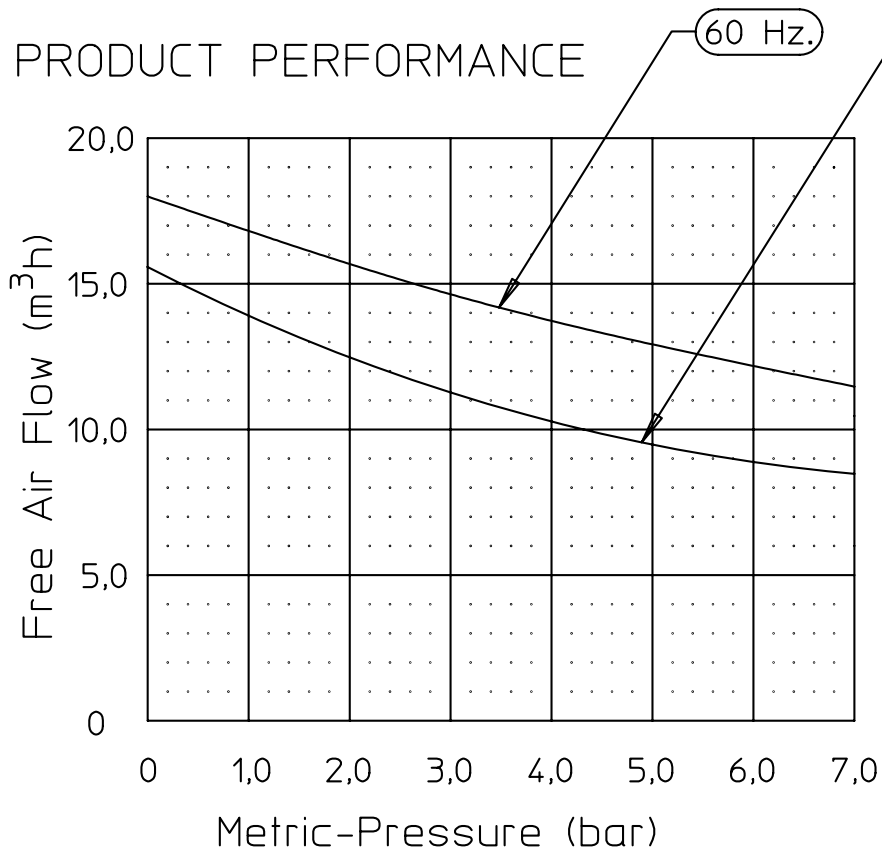

GAST MANUFACTURING, INC.
A Unit of IDEX Corporation
Post Office Box 97
Benton Harbor, Michigan 49023
Ph: 269/926-6171
Fax: 269/925-8288

PART NUMBER:

RTD384

REV.

D

Product Specifications

Model Number	Motor	RPM		HP	kW	Net Wt.	
		60 cycle	50 cycle			lbs.	kg
8HDM-10-M850X	115/230-1 110/220-1	1725	1425	2	1,5	80.5	36,50

SOUND LEVEL 84 dB(A)
NORMAL AMBIENT +5 degC - +40 degC
RELATIVE HUMIDITY 20% - 80%
ENVIRONMENT Clean Dust Free

PRODUCT PERFORMANCE

NOTES:

1. ALL DIMENSIONS ARE IN U.S. IMPERIAL (inches), METRIC (mm).
2. ALL DIMENSIONS ARE REFERENCE USE ONLY.
3. TECHNICAL DATA SUBJECT TO CHANGE WITHOUT NOTICE.