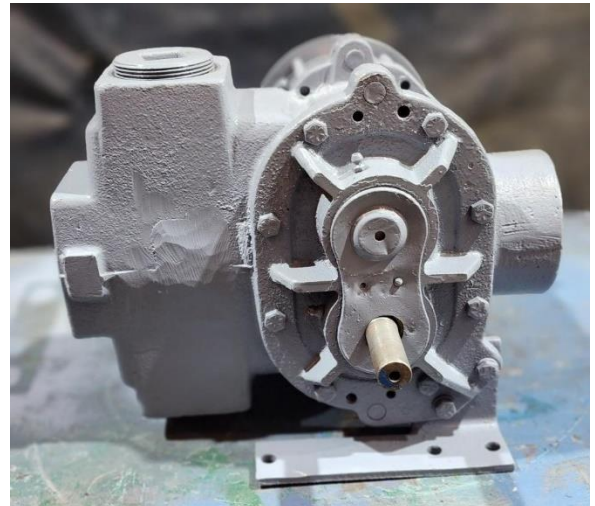

Stock # 212

Used Positive Displacement Blower, Roots Whispair 2504 DVJ

SPECIFICATIONS

Dimensions: 11.38" x 12.38" x 9.88"

Weight: 65 Lbs. (Blower Only)

Brand: Roots

Model: Wispair 2504J

Max Vacuum: 20" HG

Max Air Flow: 170 CFM (Free)

RPM: 2400 - 4970

OUTLINE DRAWING & DIMENSIONAL TABLE

FRAME SIZE	A	B	C	D	O	O'	P	P'	R	R'	U	Keyway	AA	AA'	AB	AF	AF'	AW	AX	WGT.
2504J	6.50	7.50	11.38	4.00	9.88	11.63	12.38	8.75	5.25	4.38	.7500	.188 x .094	4.75	7.63	4.75	2.5 NPT	2.5 NPT	2 NPT	1.25G	65