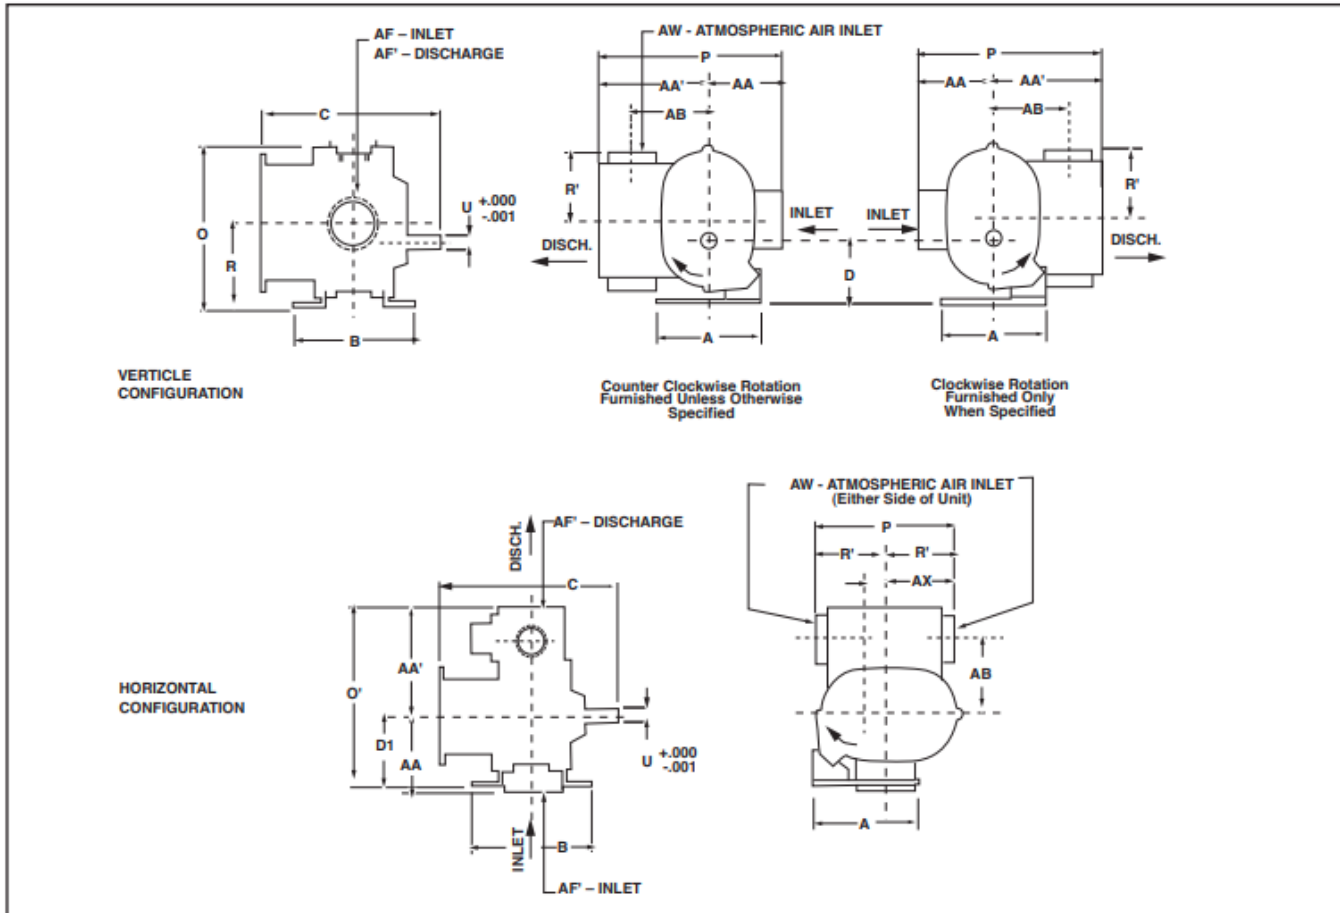

Stock # 212

Used Positive Displacement Blower, Roots Whispair 2504 DVJ

SPECIFICATIONS

Dimensions: 11.38" x 12.38" x 9.88"

Weight: 65 Lbs. (Blower Only)

Brand: Roots

Model: Wispair 2504J

Max Vacuum: 20" HG

Max Air Flow: 170 CFM (Free)

RPM: 2400 - 4970

OUTLINE DRAWING & DIMENSIONAL TABLE

FRAME SIZE	A	B	C	D	O	O'	P	P'	R	R'	U	Keyway	AA	AA'	AB	AF	AF'	AW	AX	WGT.
2504J	6.50	7.50	11.38	4.00	9.88	11.63	12.38	8.75	5.25	4.38	.7500	.188 x .094	4.75	7.63	4.75	2.5 NPT	2.5 NPT	2 NPT	1.25G	65

NOTES: 1. All dimensions are in inches. 2. Weights are in pounds, and are approximate. 3. Do not use for construction.

FRAME SIZE	SPEED RPM	Maximum Free Air CFM	12" HgV		16" HgV		20" HgV	
			CFM	BHP	CFM	BHP	CFM	BHP
2504J	2400		47	2.1	36	2.8	21	3.5
	2655		56	2.3	44	3.1	30	3.9
	2990		67	2.6	56	3.5	41	4.4
	3540		86	3.1	75	4.2	60	5.2
	3985		101	3.6	90	4.7	75	5.9
	4515		119	4.1	108	5.4	93	6.7
	4970	170	135	4.6	124	6.0	109	7.4