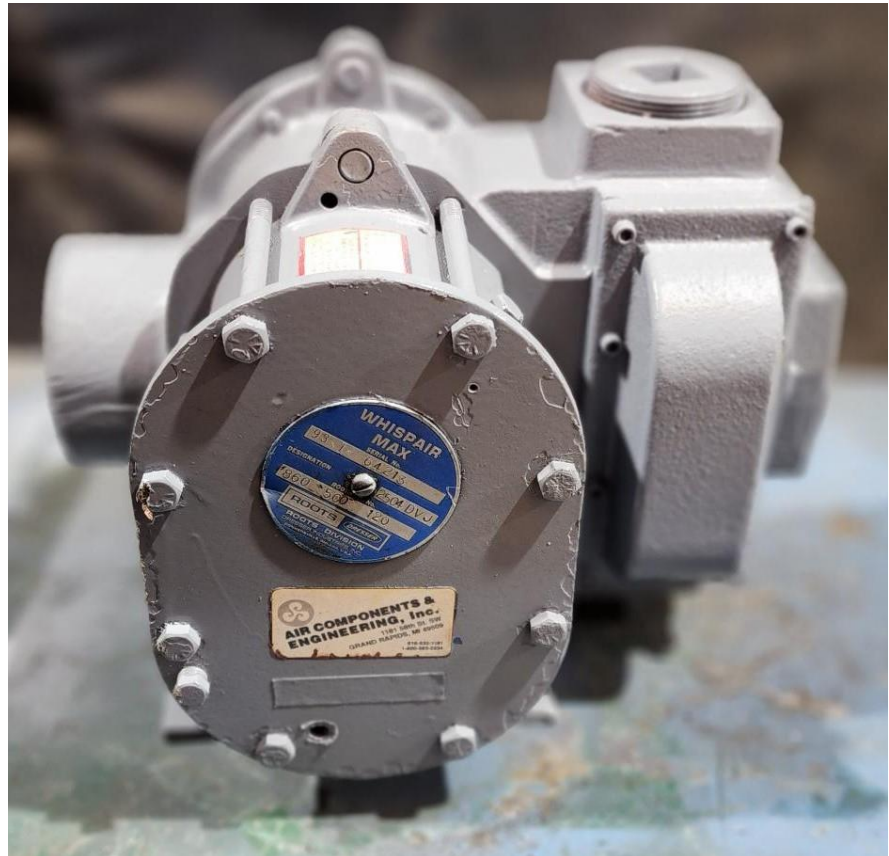

Stock # 212

Used Positive Displacement Blower, Roots Whispair 2504 DVJ

SPECIFICATIONS

Dimensions: 11.38" x 12.38" x 9.88"

Weight: 65 Lbs. (Blower Only)

Brand: Roots

Model: Wispair 2504J

Max Vacuum: 20" HG

Max Air Flow: 170 CFM (Free)

RPM: 2400 - 4970

OUTLINE DRAWING & DIMENSIONAL TABLE

FRAME SIZE	A	B	C	D	O	O'	P	P'	R	R'	U	Keyway	AA	AA'	AB	AF	AF'	AW	AX	WGT.
2504J	6.50	7.50	11.38	4.00	9.88	11.63	12.38	8.75	5.25	4.38	.7500	.188 x .094	4.75	7.63	4.75	2.5 NPT	2.5 NPT	2 NPT	1.25G	65