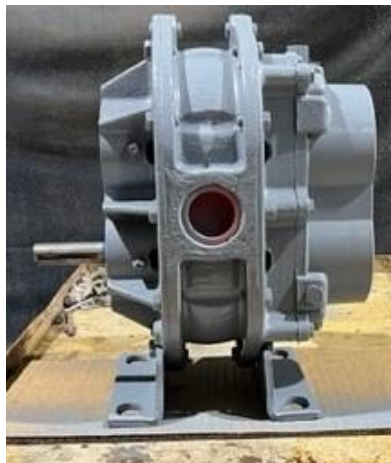

Stock # 1825

Used Positive Displacement Blower, Roots URAI 32

SPECIFICATIONS

Dimensions: 11.25" x 12.13" x 14.00"

Weight: 69 Lbs. Blower Only

Roots URAI: 32 Universal Blower
Flow Range: to 142 CFM
Max Δ Pressure: 15 psi
Max Δ Vacuum: 16" Hg
Maximum RPM: 3600
Minimum RPM: 1090
Max Δ T: 240°F
Connection: 1.25" FPT
Shaft Dia.: 0.75
Drive End Lubrication: Grease
Gear End Lubrication: Oil

Unit Weight: 69 pounds (31.4 kg)

Vacuum Performance Roots Model 32 URAI

Maximum Vacuum: 16IN. HG Maximum Speed: 3600 RPM
Inlet Press: 7.82 PSIA Inlet Temp: 68 deg F

BLOWER SPEED (RPM)