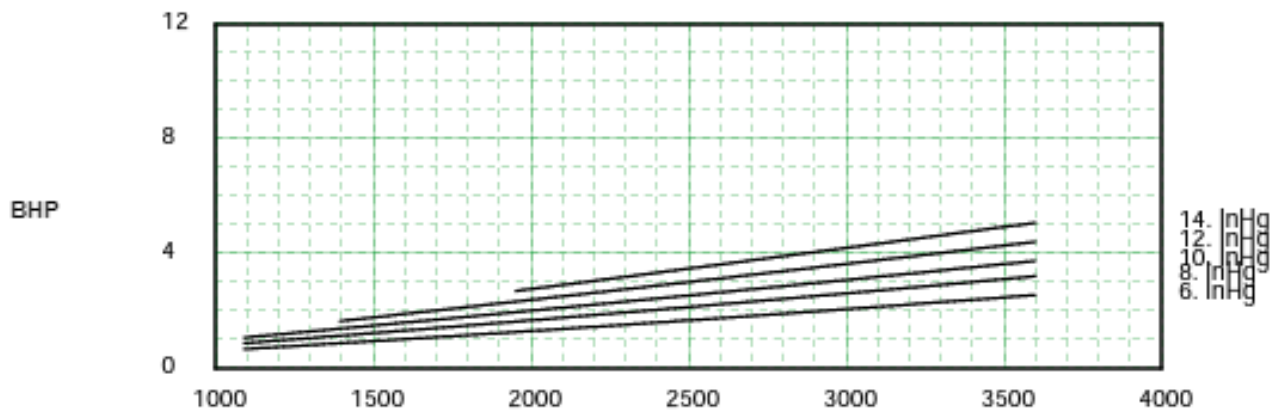

Stock # 1825

Used Positive Displacement Blower, Roots URAI 32

SPECIFICATIONS

Dimensions: 11.25" x 12.13" x 14.00"

Weight: 69 Lbs. Blower Only

Roots URAI: 32 Universal Blower
Flow Range: to 142 CFM
Max Δ Pressure: 15 psi
Max Δ Vacuum: 16" Hg
Maximum RPM: 3600
Minimum RPM: 1090
Max Δ T: 240°F
Connection: 1.25" FPT
Shaft Dia.: 0.75
Drive End Lubrication: Grease
Gear End Lubrication: Oil

Unit Weight: 69 pounds (31.4 kg)

Vacuum Performance Roots Model 32 URAI

Maximum Vacuum: 16IN. HG Maximum Speed: 3600 RPM
Inlet Press: 7.82 PSIA Inlet Temp: 68 deg F

BLOWER SPEED (RPM)