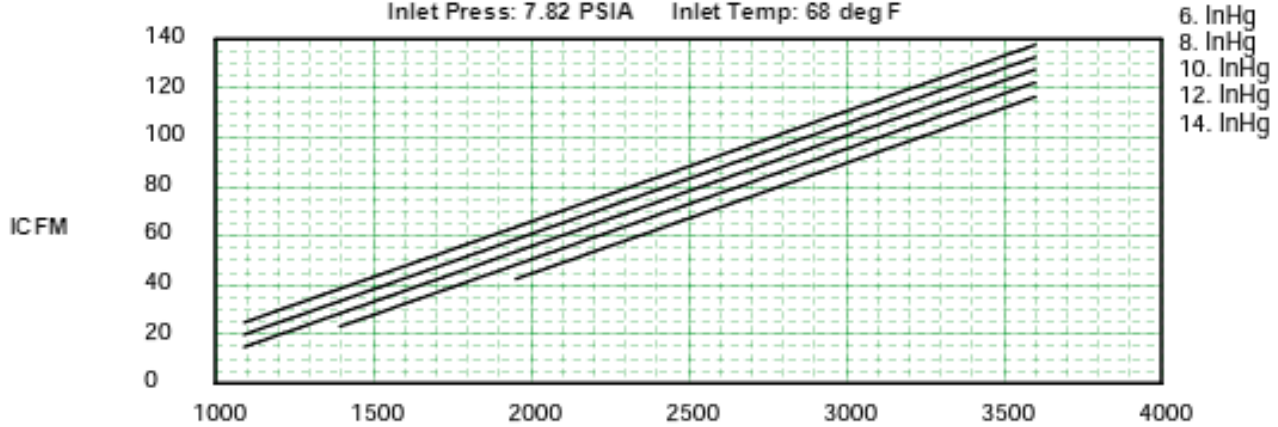

Stock # 1825

Used Positive Displacement Blower, Roots URAI 32

SPECIFICATIONS

Dimensions: 11.25" x 12.13" x 14.00"

Weight: 69 Lbs. Blower Only

Roots URAI: 32 Universal Blower
Flow Range: to 142 CFM
Max Δ Pressure: 15 psi
Max Δ Vacuum: 16" Hg
Maximum RPM: 3600
Minimum RPM: 1090
Max Δ T: 240°F
Connection: 1.25" FPT
Shaft Dia.: 0.75
Drive End Lubrication: Grease
Gear End Lubrication: Oil

Unit Weight: 69 pounds (31.4 kg)

Vacuum Performance Roots Model 32 URAI

Maximum Vacuum: 16IN. HG Maximum Speed: 3600 RPM
Inlet Press: 7.82 PSIA Inlet Temp: 68 deg F

BLOWER SPEED (RPM)