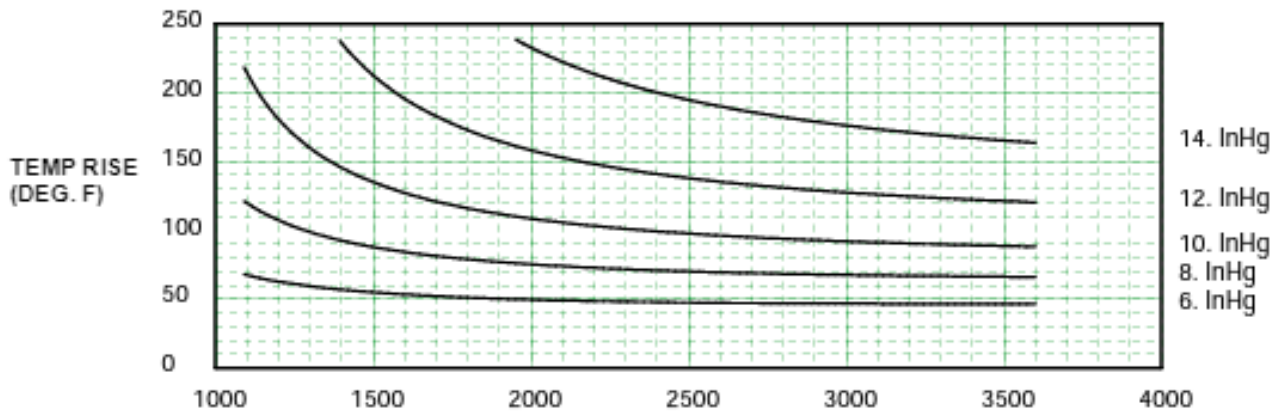

Stock # 1825

Used Positive Displacement Blower, Roots URAI 32

SPECIFICATIONS

Dimensions: 11.25" x 12.13" x 14.00"

Weight: 69 Lbs. Blower Only

Roots URAI: 32 Universal Blower
Flow Range: to 142 CFM
Max Δ Pressure: 15 psi
Max Δ Vacuum: 16" Hg
Maximum RPM: 3600
Minimum RPM: 1090
Max Δ T: 240°F
Connection: 1.25" FPT
Shaft Dia.: 0.75
Drive End Lubrication: Grease
Gear End Lubrication: Oil

Unit Weight: 69 pounds (31.4 kg)

Vacuum Performance Roots Model 32 URAI

Maximum Vacuum: 16IN. HG Maximum Speed: 3600 RPM
Inlet Press: 7.82 PSIA Inlet Temp: 68 deg F

BLOWER SPEED (RPM)