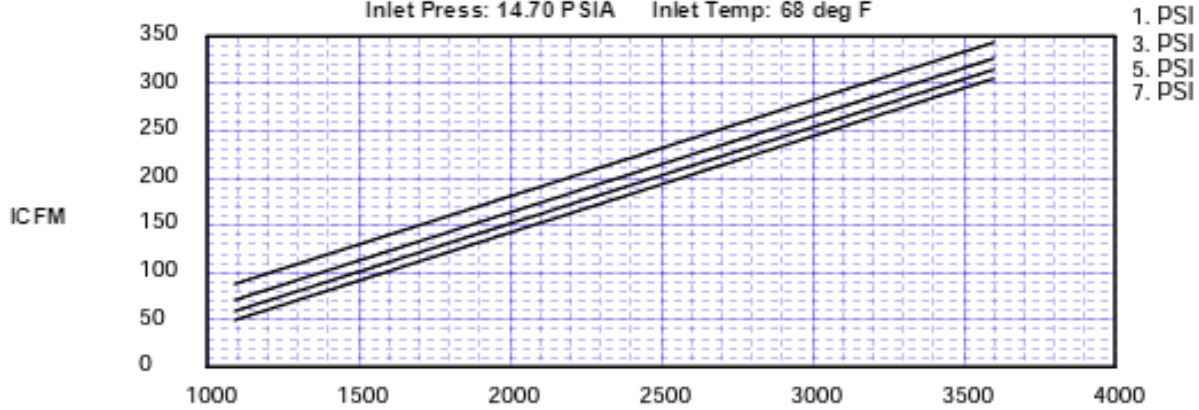

Stock # 153

Used Positive Displacement Blower, Roots URAI 36

SPECIFICATIONS

Dimensions: 14.63" x 7.56" x 12.81"

Weight: 102 Lbs. Blower Only

URAI Blower: Roots Model 36 URAI
Flow Range: to 330 CFM
Max Pressure: 7 psi
Max Vacuum: 15" Hg
Maximum RPM: 3600
Minimum RPM: 1090
Max T: 225°F
Connection: 2.5" FPT
Shaft Dia.: 0.75
Drive End Lubrication: Grease
Gear End Lubrication: Oil
Required Oil for Gear End Horizontal Unit: 16 ounces
Required Oil for Gear End Vertical Unit: 8.5 ounces
Unit Weight: 102 pounds (46.4 kg)

Pressure Performance Roots Model 36 URAI

Maximum Pressure Rise: 7 PSI Maximum Speed: 3600 RPM
Inlet Press: 14.70 PSIA Inlet Temp: 68 deg F

Vacuum Performance Roots Model 36 URAI

Maximum Vacuum: 15IN. HG Maximum Speed: 3600 RPM
Inlet Press: 7.82 PSIA Inlet Temp: 68 deg F