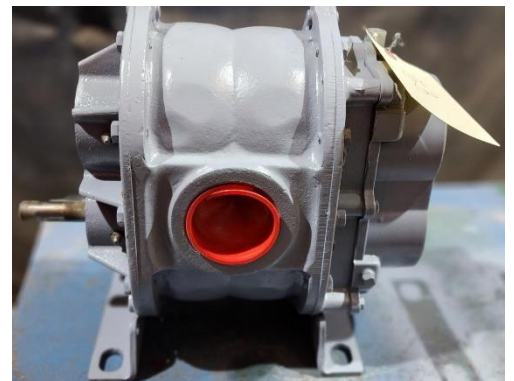

Stock # 153

Used Positive Displacement Blower, Roots URAI 36

SPECIFICATIONS

Dimensions: 14.63" x 7.56" x 12.81"

Weight: 102 Lbs. Blower Only

URAI Blower: Roots Model 36 URAI
Flow Range: to 330 CFM
Max Pressure: 7 psi
Max Vacuum: 15" Hg
Maximum RPM: 3600
Minimum RPM: 1090
Max T: 225°F
Connection: 2.5" FPT
Shaft Dia.: 0.75
Drive End Lubrication: Grease
Gear End Lubrication: Oil
Required Oil for Gear End Horizontal Unit: 16 ounces
Required Oil for Gear End Vertical Unit: 8.5 ounces
Unit Weight: 102 pounds (46.4 kg)

Pressure Performance Roots Model 36 URAI

Maximum Pressure Rise: 7 PSI Maximum Speed: 3600 RPM
Inlet Press: 14.70 PSIA Inlet Temp: 68 deg F

Vacuum Performance Roots Model 36 URAI

Maximum Vacuum: 15IN. HG Maximum Speed: 3600 RPM
Inlet Press: 7.82 PSIA Inlet Temp: 68 deg F