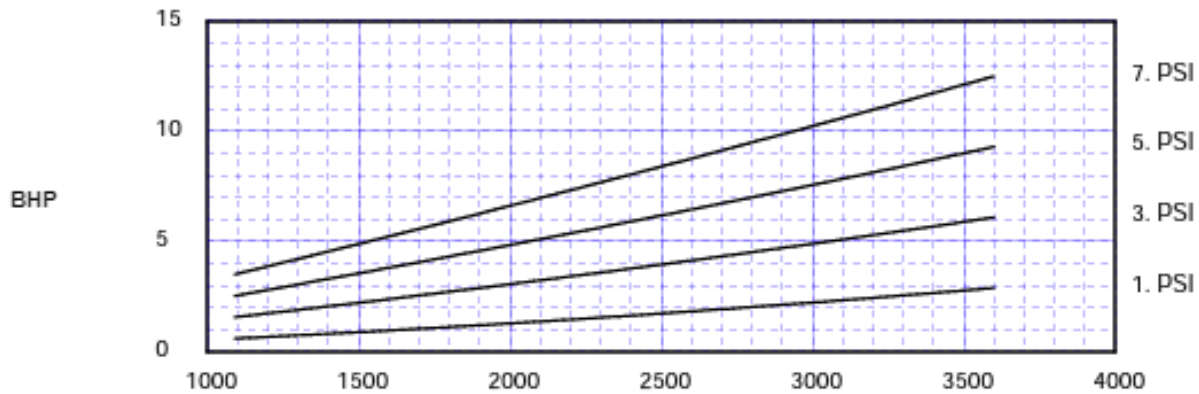

Stock # 153

Used Positive Displacement Blower, Roots URAI 36

SPECIFICATIONS

Dimensions: 14.63" x 7.56" x 12.81"

Weight: 102 Lbs. Blower Only

URAI Blower: Roots Model 36 URAI
Flow Range: to 330 CFM
Max Pressure: 7 psi
Max Vacuum: 15" Hg
Maximum RPM: 3600
Minimum RPM: 1090
Max T: 225°F
Connection: 2.5" FPT
Shaft Dia.: 0.75
Drive End Lubrication: Grease
Gear End Lubrication: Oil
Required Oil for Gear End Horizontal Unit: 16 ounces
Required Oil for Gear End Vertical Unit: 8.5 ounces
Unit Weight: 102 pounds (46.4 kg)

Pressure Performance Roots Model 36 URAI

Maximum Pressure Rise: 7 PSI Maximum Speed: 3600 RPM
Inlet Press: 14.70 PSIA Inlet Temp: 68 deg F

Vacuum Performance Roots Model 36 URAI

Maximum Vacuum: 15IN. HG Maximum Speed: 3600 RPM
Inlet Press: 7.82 PSIA Inlet Temp: 68 deg F