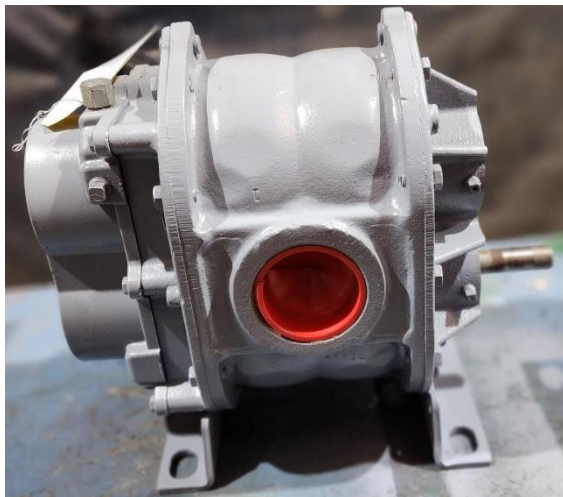

Stock # 153

Used Positive Displacement Blower, Roots URAI 36

SPECIFICATIONS

Dimensions: 14.63" x 7.56" x 12.81"

Weight: 102 Lbs. Blower Only

URAI Blower: Roots Model 36 URAI
Flow Range: to 330 CFM
Max Pressure: 7 psi
Max Vacuum: 15" Hg
Maximum RPM: 3600
Minimum RPM: 1090
Max T: 225°F
Connection: 2.5" FPT
Shaft Dia.: 0.75
Drive End Lubrication: Grease
Gear End Lubrication: Oil
Required Oil for Gear End Horizontal Unit: 16 ounces
Required Oil for Gear End Vertical Unit: 8.5 ounces
Unit Weight: 102 pounds (46.4 kg)

Pressure Performance Roots Model 36 URAI

Maximum Pressure Rise: 7 PSI Maximum Speed: 3600 RPM
Inlet Press: 14.70 PSIA Inlet Temp: 68 deg F

Vacuum Performance Roots Model 36 URAI

Maximum Vacuum: 15IN. HG Maximum Speed: 3600 RPM
Inlet Press: 7.82 PSIA Inlet Temp: 68 deg F