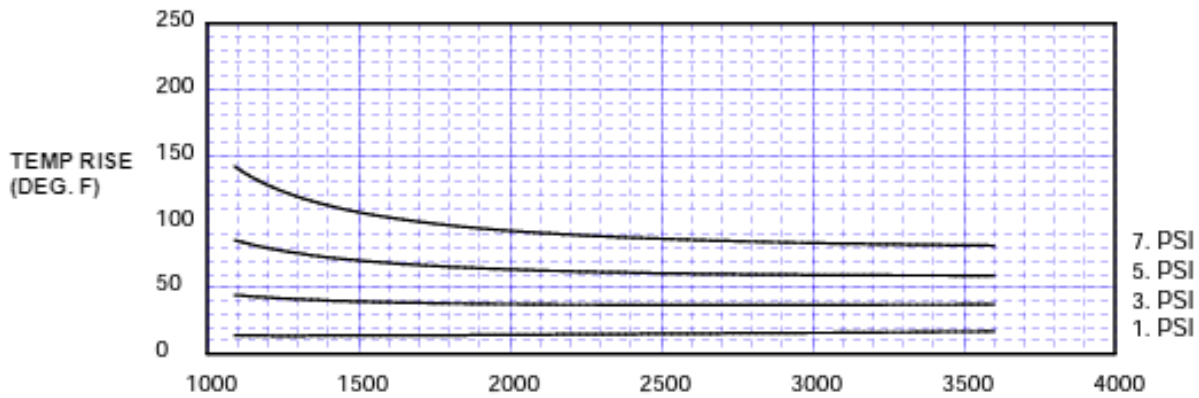

Stock # 153

Used Positive Displacement Blower, Roots URAI 36

SPECIFICATIONS

Dimensions: 14.63" x 7.56" x 12.81"

Weight: 102 Lbs. Blower Only

URAI Blower: Roots Model 36 URAI
Flow Range: to 330 CFM
Max Pressure: 7 psi
Max Vacuum: 15" Hg
Maximum RPM: 3600
Minimum RPM: 1090
Max T: 225°F
Connection: 2.5" FPT
Shaft Dia.: 0.75
Drive End Lubrication: Grease
Gear End Lubrication: Oil
Required Oil for Gear End Horizontal Unit: 16 ounces
Required Oil for Gear End Vertical Unit: 8.5 ounces
Unit Weight: 102 pounds (46.4 kg)

Pressure Performance Roots Model 36 URAI

Maximum Pressure Rise: 7 PSI Maximum Speed: 3600 RPM
Inlet Press: 14.70 PSIA Inlet Temp: 68 deg F

Vacuum Performance Roots Model 36 URAI

Maximum Vacuum: 15IN. HG Maximum Speed: 3600 RPM
Inlet Press: 7.82 PSIA Inlet Temp: 68 deg F