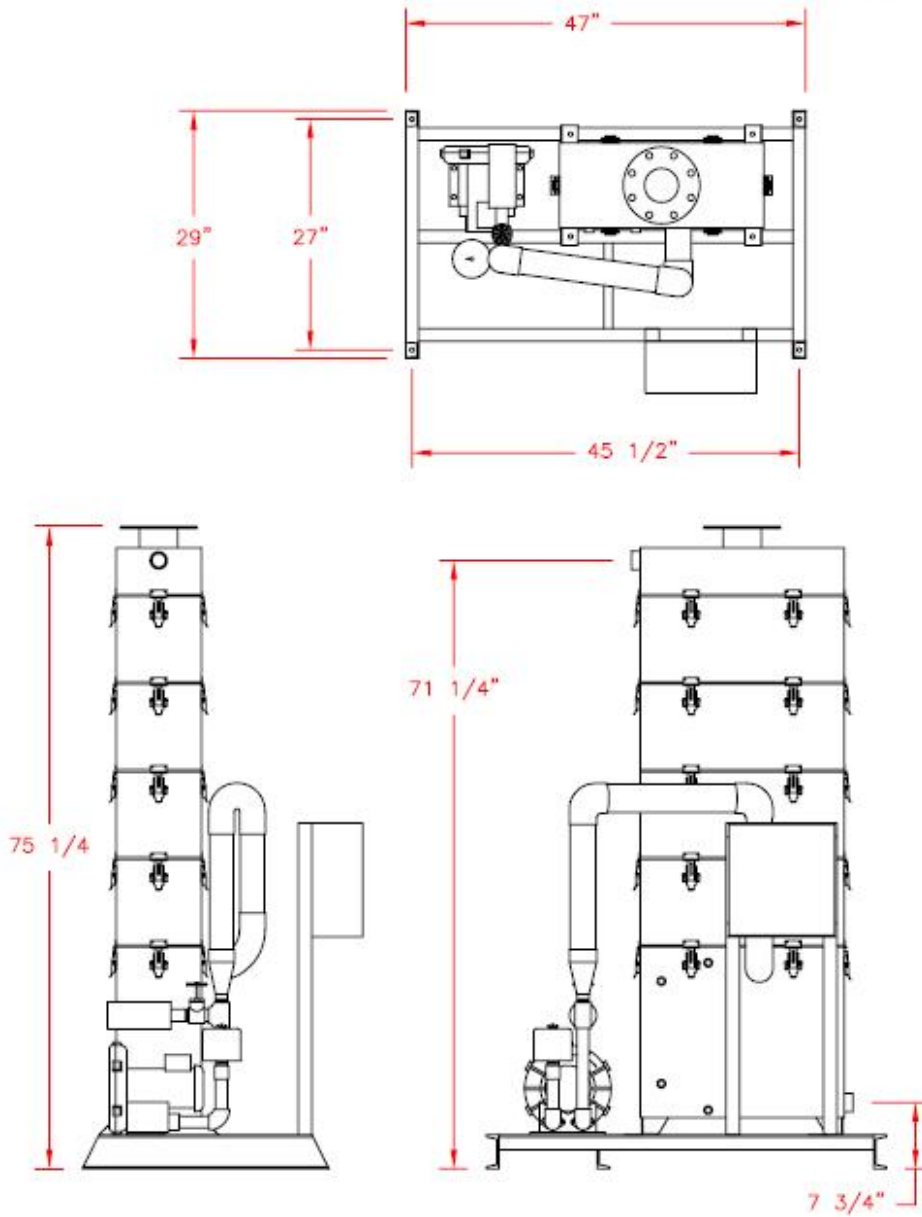

S\N: EEI 1061

Date: 6/16/2008

Status: In Stock; Air Stripper Only

Description: Carbon Air Stat 15 Stainless Steel Air Stripper

Tray Dimensions: 24"L x 10"W x 10"H

Sump Capacity: 16 Gallons

Water Flow Range (GPM): 0.5-15GPM

Air Flow (CFM): 80

Number of Trays: 5

NOTE: Adjust overall height by 10 1/4" for each aeration tray added or deleted.
Influent flange on the same side as effluent with odd number of trays.

Sales Drawing #133534
8/2/02
© CARBONAIR 2002