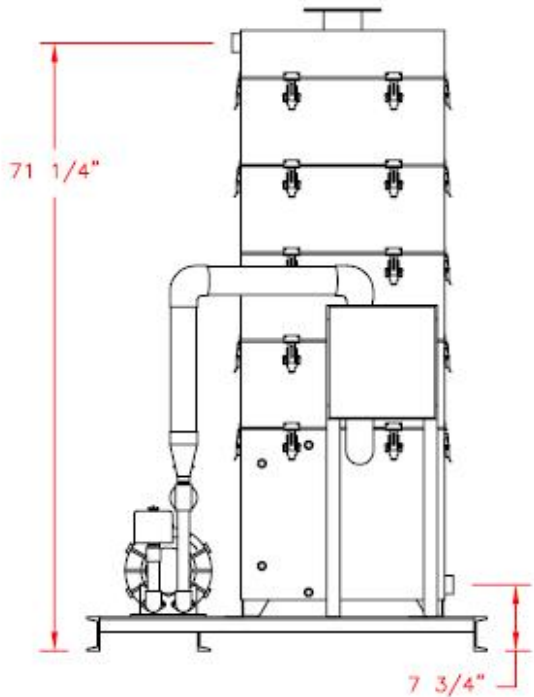

S\N: EEI 1060

Date: 6/16/2008

Status: In Stock; Air Stripper Only

Description: Carbon Air Stat 15 Stainless Steel Air Stripper

Tray Dimensions: 24"L x 10"W x 10"H

Sump Capacity: 16 Gallons

Water Flow Range (GPM): 0.5-15GPM

Air Flow (CFM): 80

Number of Trays: 4

NOTE: Adjust overall height by 10 1/4" for each aeration tray added or deleted. Influent flange on the same side as effluent with odd number of trays.