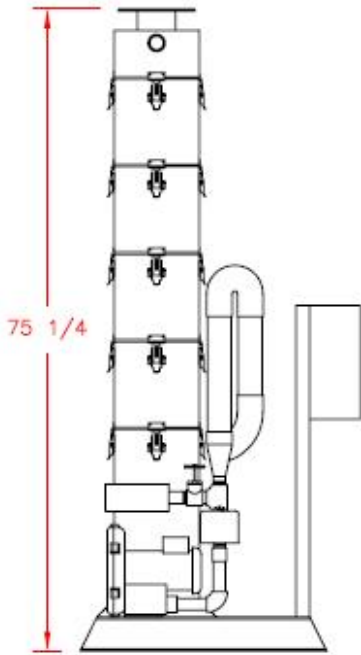

S\N: EEI 1060

Date: 6/16/2008

Status: In Stock; Air Stripper Only

Description: Carbon Air Stat 15 Stainless Steel Air Stripper

Tray Dimensions: 24"L x 10"W x 10"H

Sump Capacity: 16 Gallons

Water Flow Range (GPM): 0.5-15GPM

Air Flow (CFM): 80

Number of Trays: 4

NOTE: Adjust overall height by 10 1/4" for each aeration tray added or deleted. Influent flange on the same side as effluent with odd number of trays.