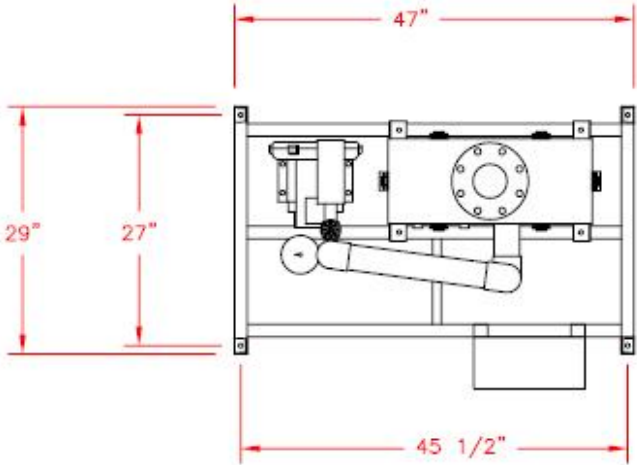

S\N: EEI 1060

Date: 6/16/2008

Status: In Stock; Air Stripper Only

Description: Carbon Air Stat 15 Stainless Steel Air Stripper

Tray Dimensions: 24"L x 10"W x 10"H

Sump Capacity: 16 Gallons

Water Flow Range (GPM): 0.5-15GPM

Air Flow (CFM): 80

Number of Trays: 4

NOTE: Adjust overall height by 10 1/4" for each aeration tray added or deleted. Influent flange on the same side as effluent with odd number of trays.