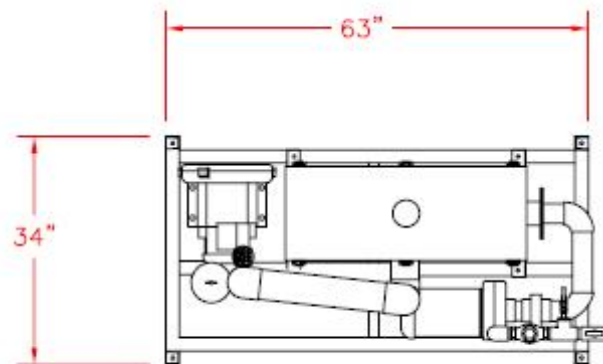

S/N: EEI 1050

Date: 6/16/2008

Status: In Stock; Air Stripper Only

Description: Carbon Air Stat 30 Stainless Air Stripper

36" L x 10" H x 14" W

Sump Capacity: 30 gallons

Water Flow Range (GPM): 1 to 40

Air Flow (CFM): 150

Number of Trays: 6

STAT 30  
---

NOTE: Adjust overall height by 10 1/4" for each aeration tray added or deleted.  
Influent flange on the same side as effluent with odd number of trays.

Sales Drawing #214509  
8/2/02  
© CARBONAIR 2002