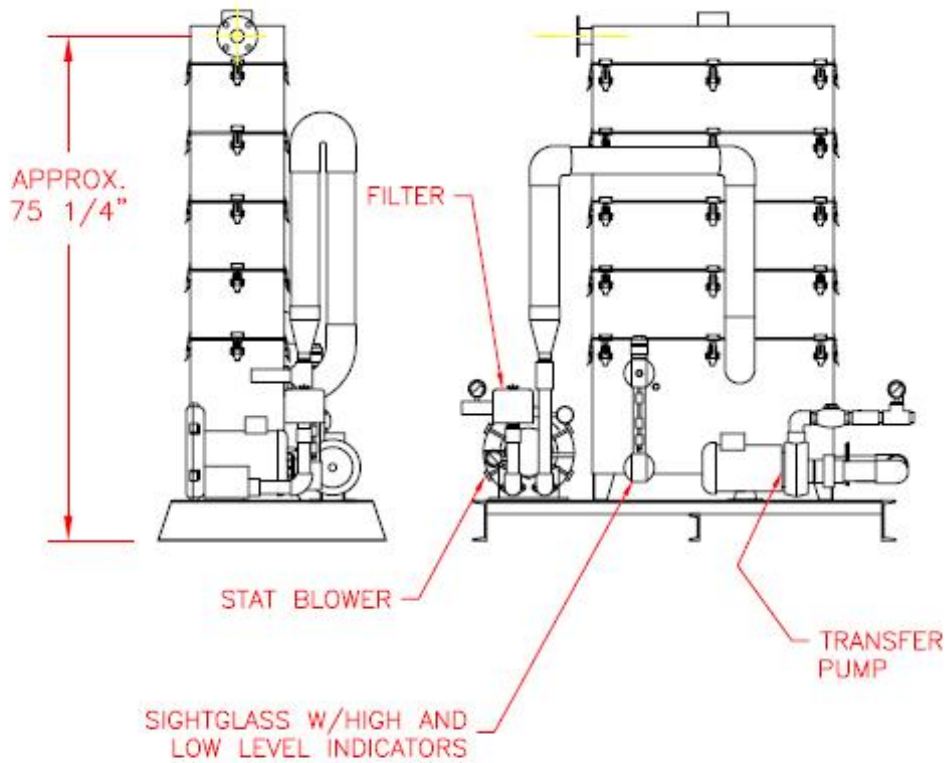

S/N: EEI 1050

Date: 6/16/2008

Status: In Stock; Air Stripper Only

Description: Carbon Air Stat 30 Stainless Air Stripper

36" L x 10" H x 14" W

Sump Capacity: 30 gallons

Water Flow Range (GPM): 1 to 40

Air Flow (CFM): 150

Number of Trays: 6

STAT 30  
---

NOTE: Adjust overall height by 10 1/4" for each aeration tray added or deleted.  
Influent flange on the same side as effluent with odd number of trays.

Sales Drawing #214509  
8/2/02  
© CARBONAIR 2002